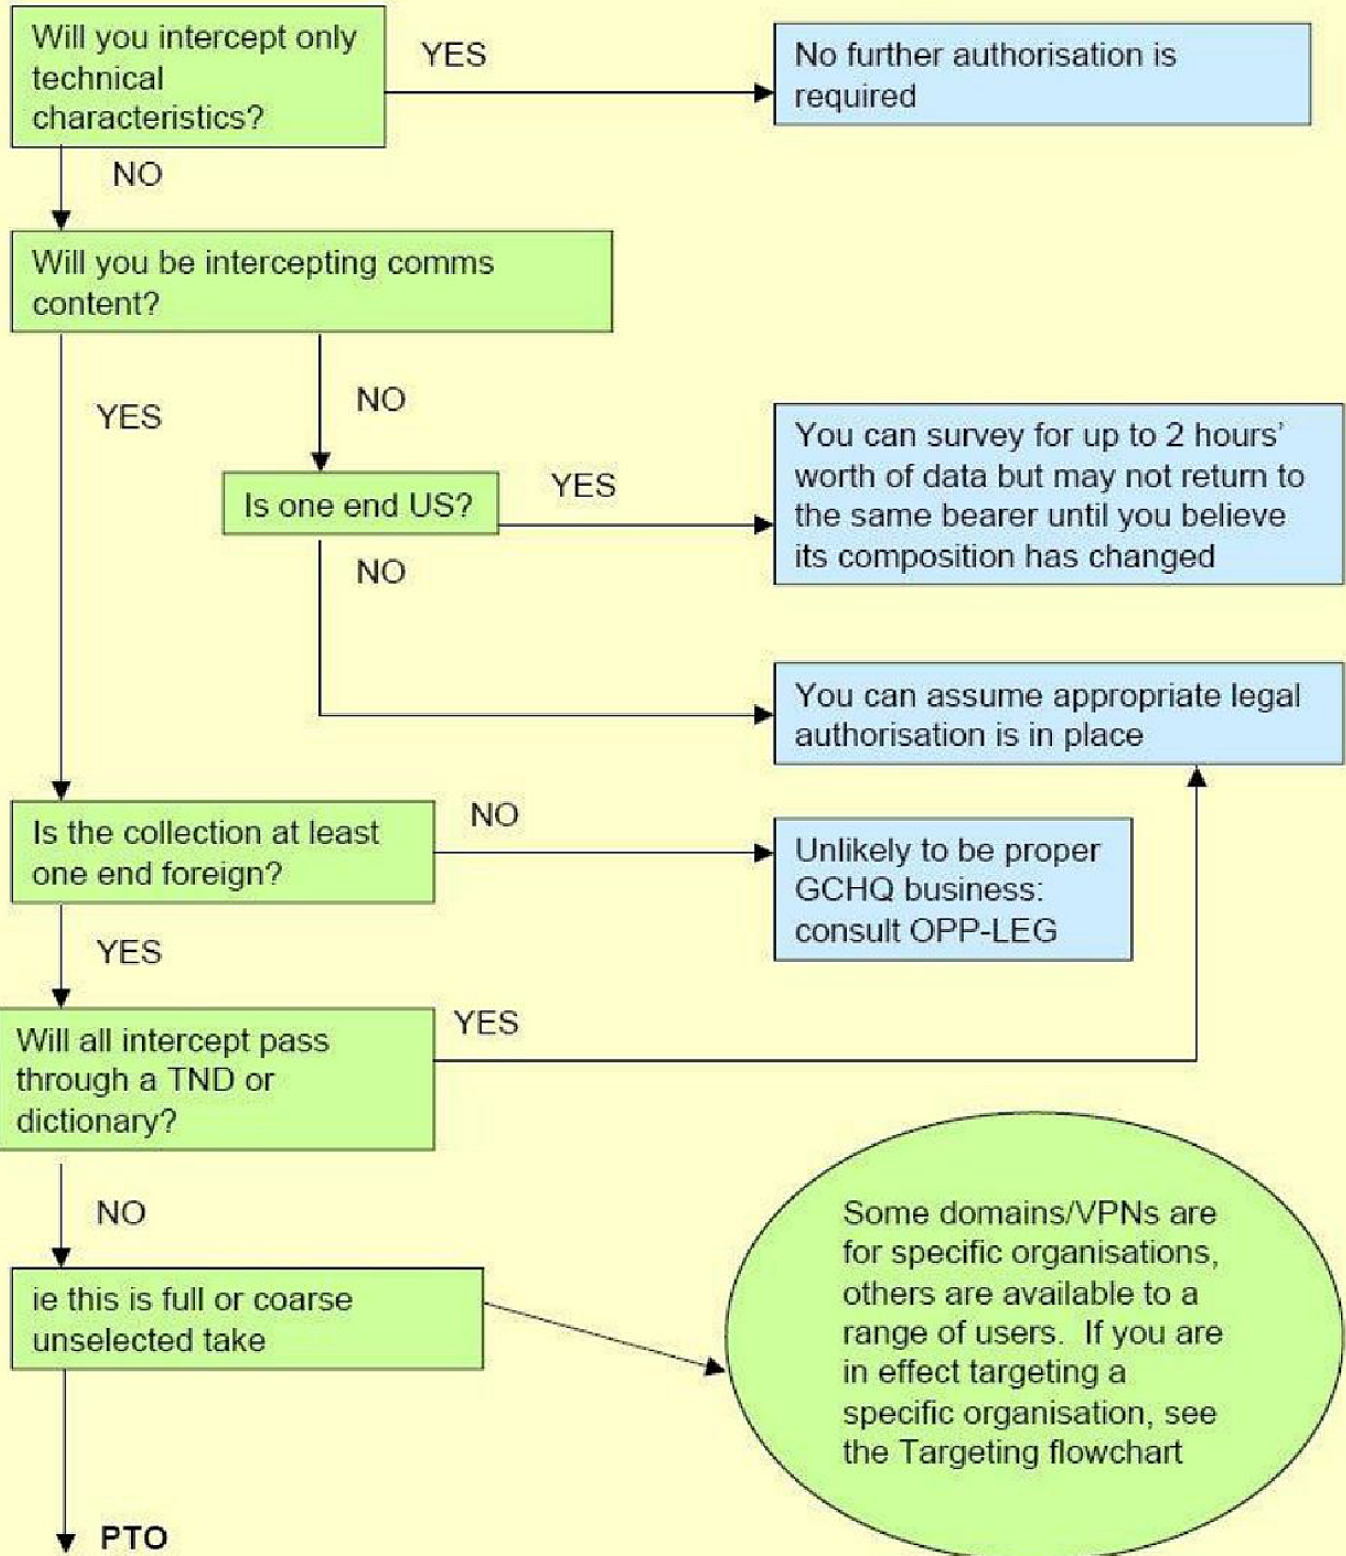

The issue on GCWeb is the definitive version; printed copies may be out of date. Terms are defined in the glossary at <http://www.█/operations/policy/legalities/authorisation/definitions.shtml>.

Legal Authorisation Flowchart: **COLLECTION**

The issue on GCWeb is the definitive version; printed copies may be out of date. Terms are defined in the glossary at [http://www. \[redacted\] operations/policy/legalities/authorisation/definitions.shtml](http://www. [redacted] operations/policy/legalities/authorisation/definitions.shtml).

Legal Authorisation Flowchart: **COLLECTION**